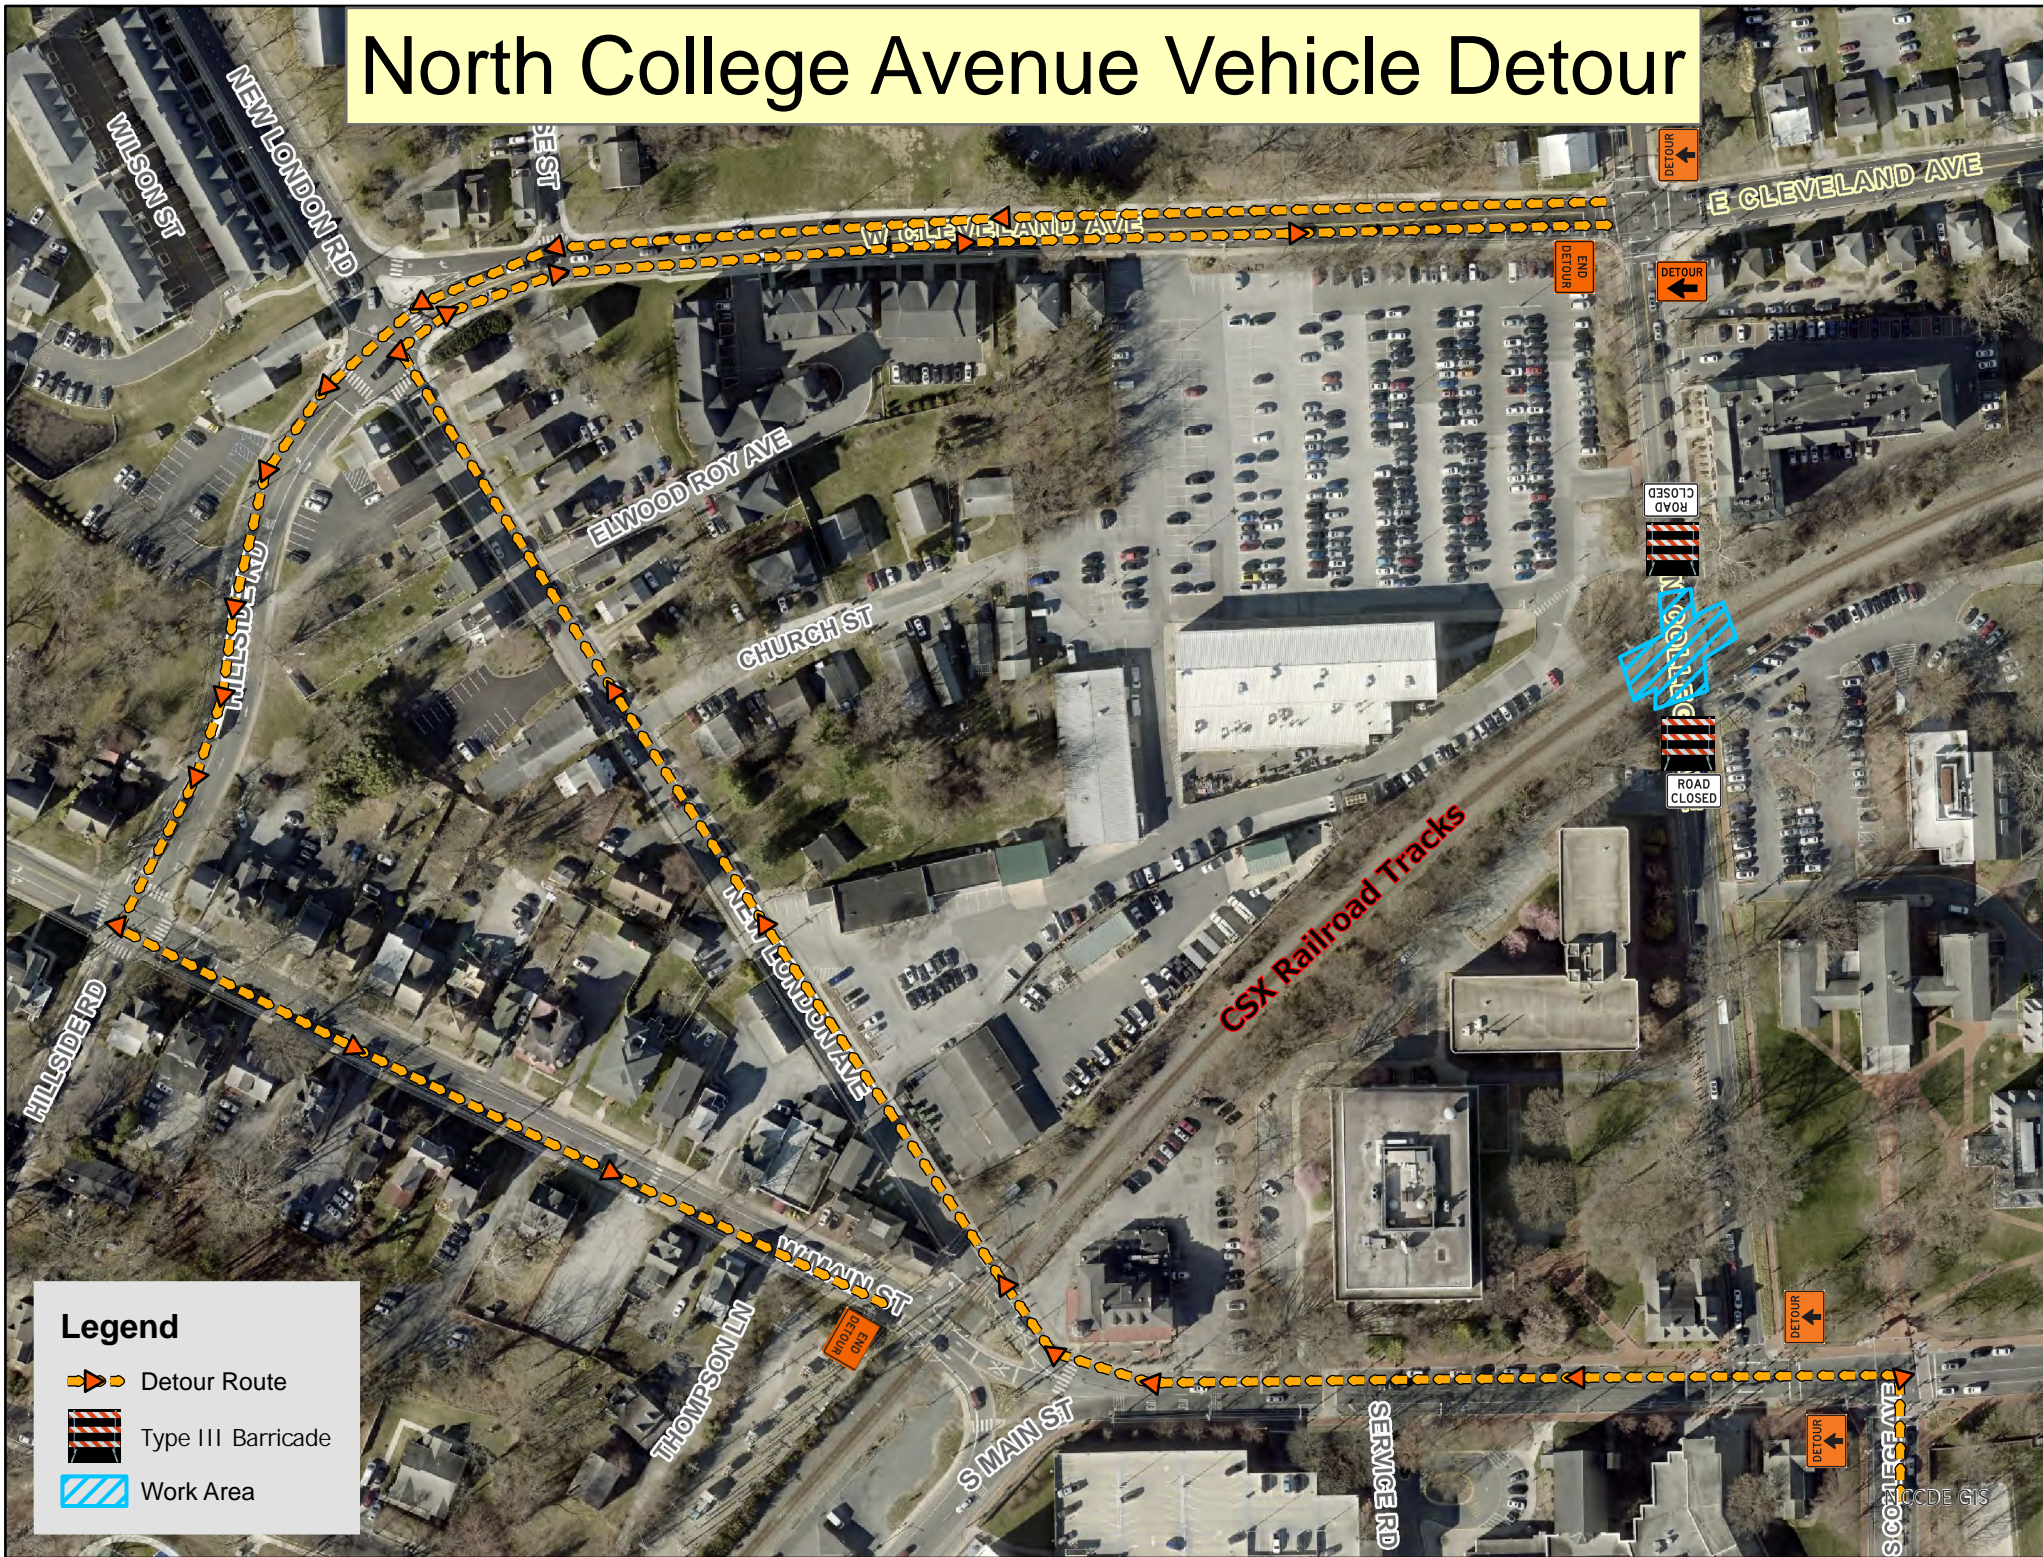

North College Avenue Vehicle Detour

Legend

-  Detour Route
-  Type III Barricade
-  Work Area