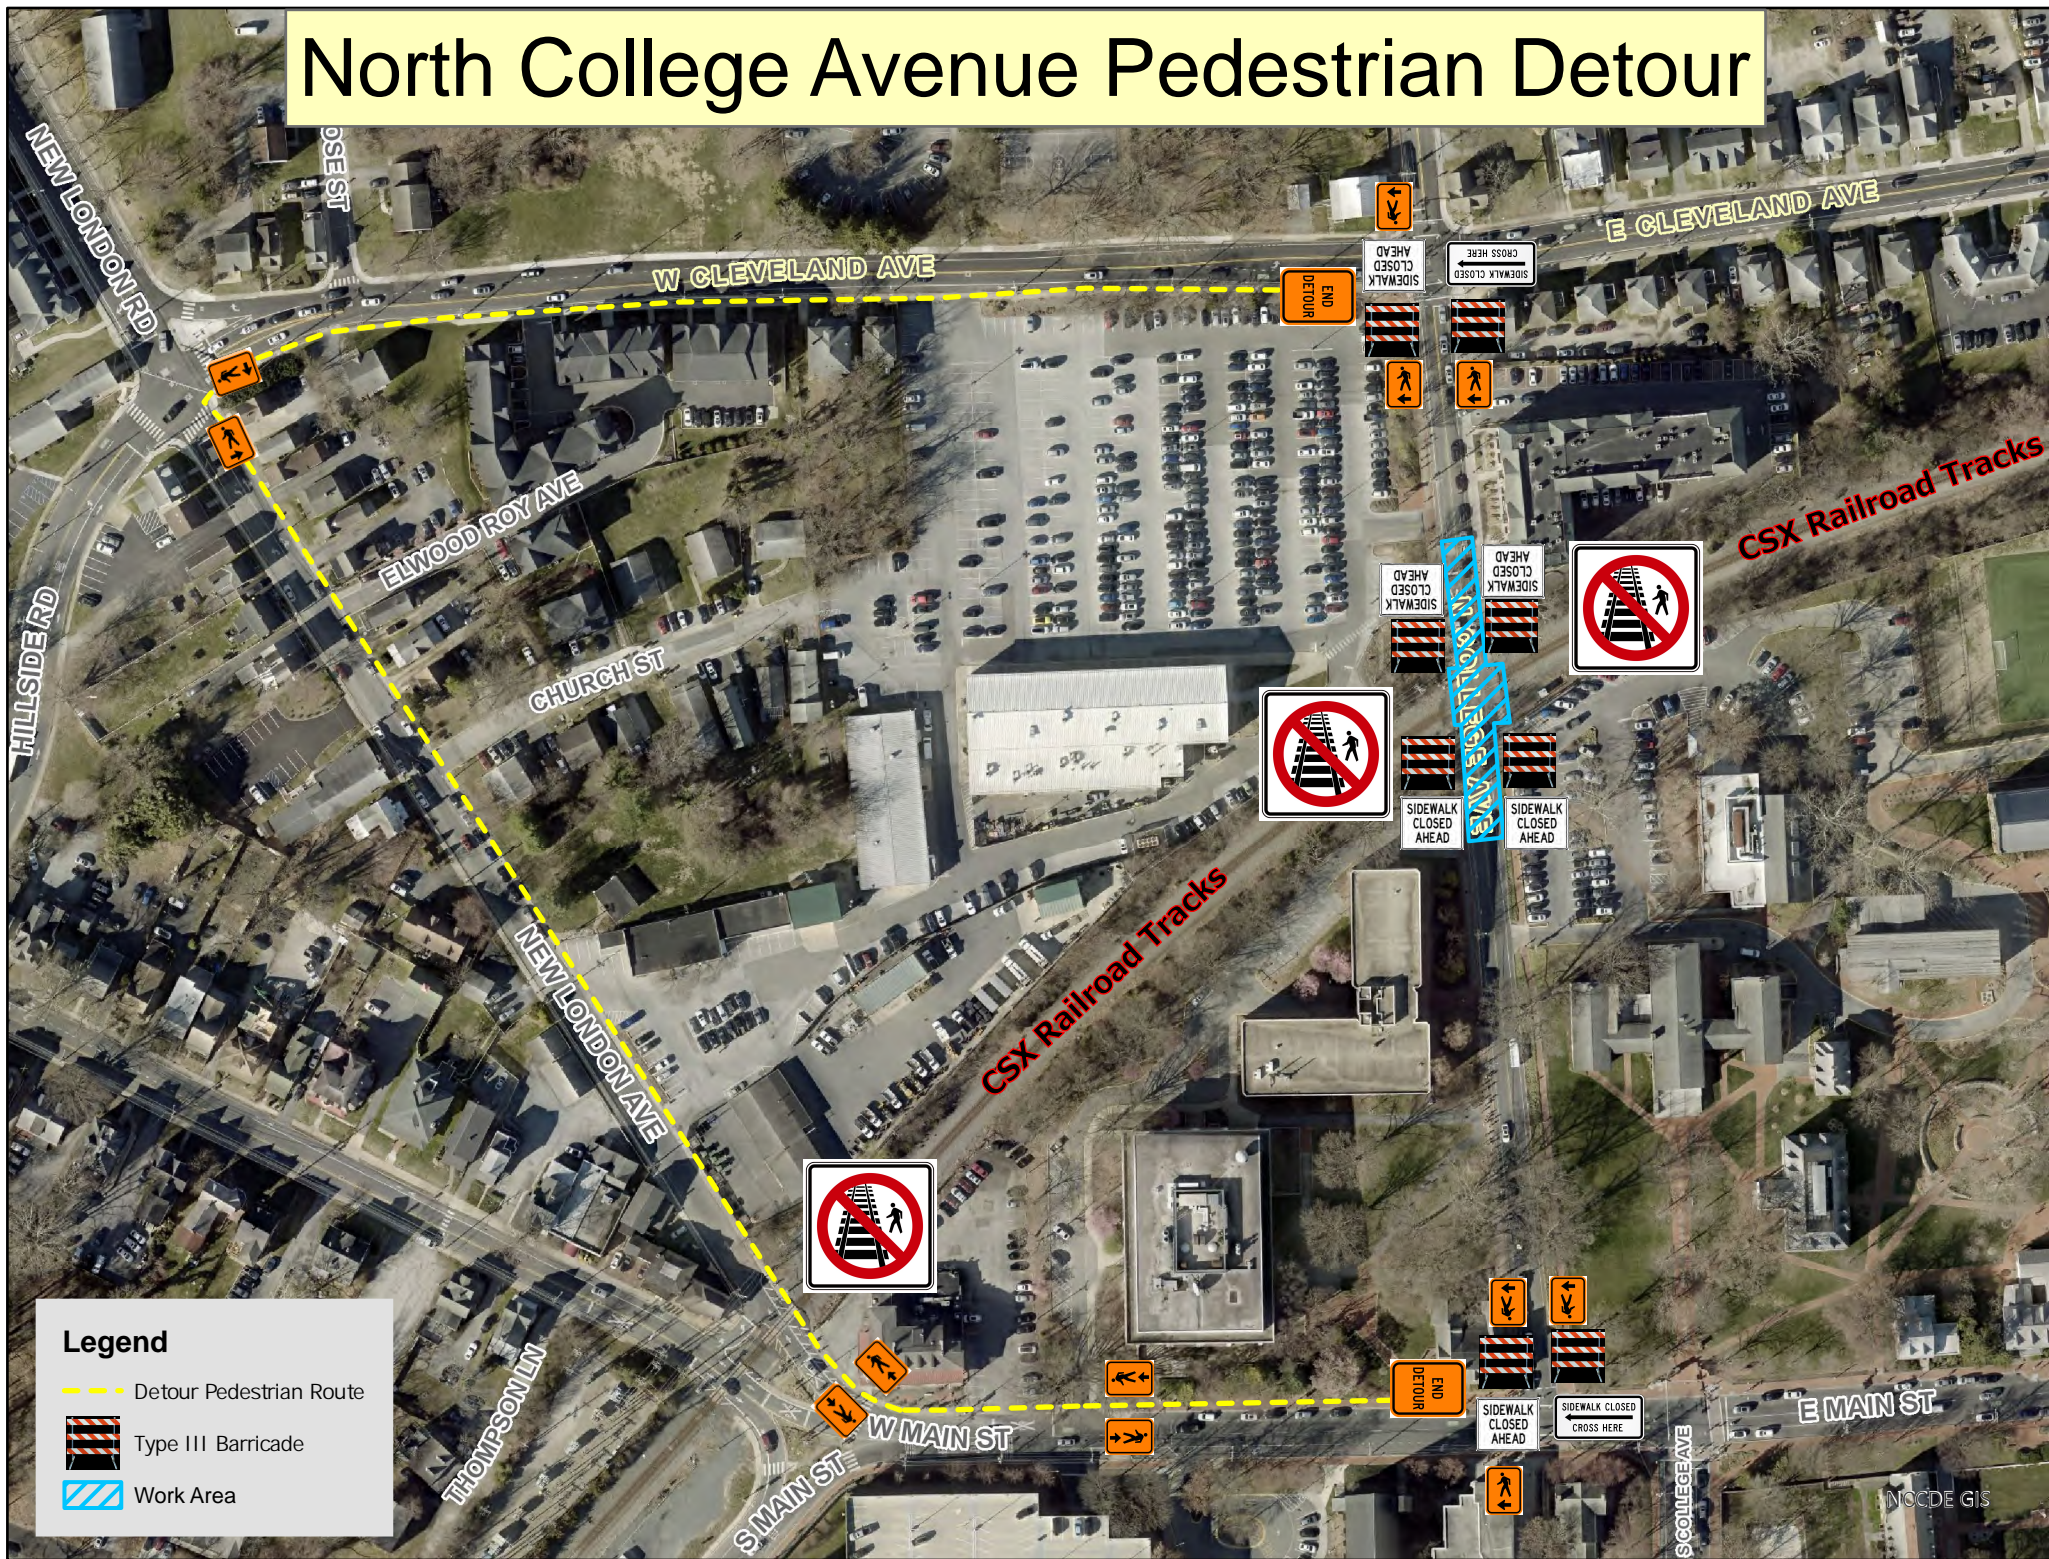

# North College Avenue Pedestrian Detour

**Legend**

- Detour Pedestrian Route
- Type III Barricade
- Work Area